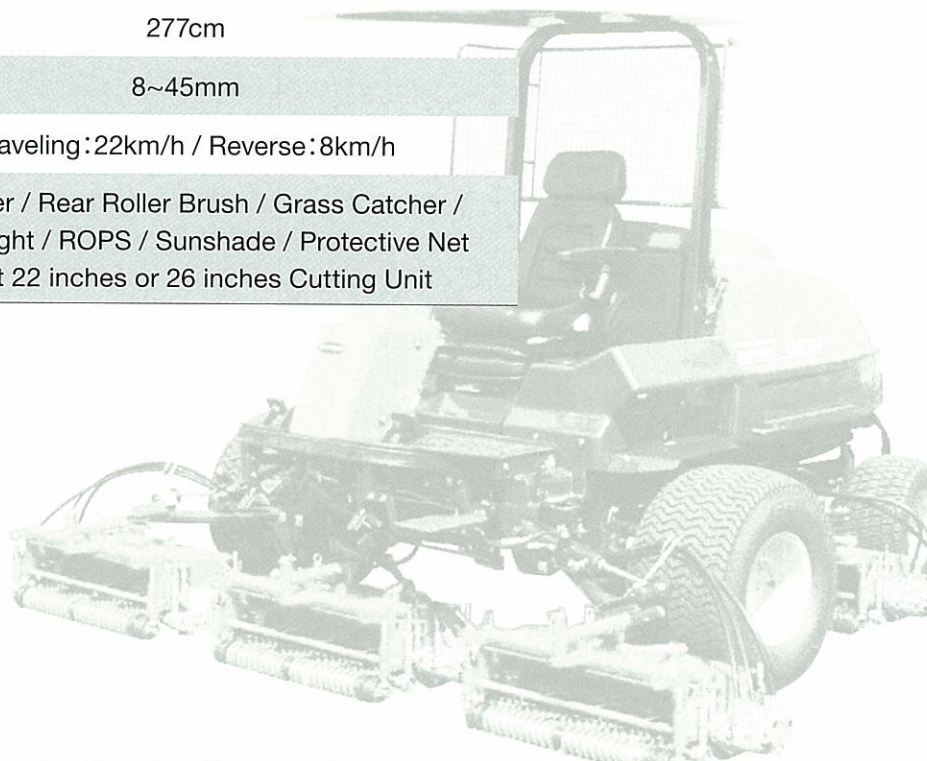

BARONESS PRODUCTS LINEUP

Fairway Mower

LM2700

LM Series GM Series Maintenance Equipment

LM2700

Fairway Mower

LM Series

BARONESS®

The LM2700 delivers a high work rate combined with a high quality of cut without resorting to all those multi-layered control functions and systems which so many mowers have today.

Ease of operation, operator comfort and superb serviceability make the Baroness LM2700 a stand-out alternative to the run-of-the-mill competition.

Specifications	LM2700
Length	300cm
Width	Traveling : 228cm / Working : 320cm
Height	With ROPS : 220cm
Total Weight	1750kg
Engine	Kubota V2203 33kw (44.9ps) / 2600rpm 2.197L
Cutting Width	277cm
Cutting Height	8~45mm
Speed	Traveling : 22km/h / Reverse : 8km/h
Optional	Groomer / Rear Roller Brush / Grass Catcher / Head-Light / ROPS / Sunshade / Protective Net Select 22 inches or 26 inches Cutting Unit