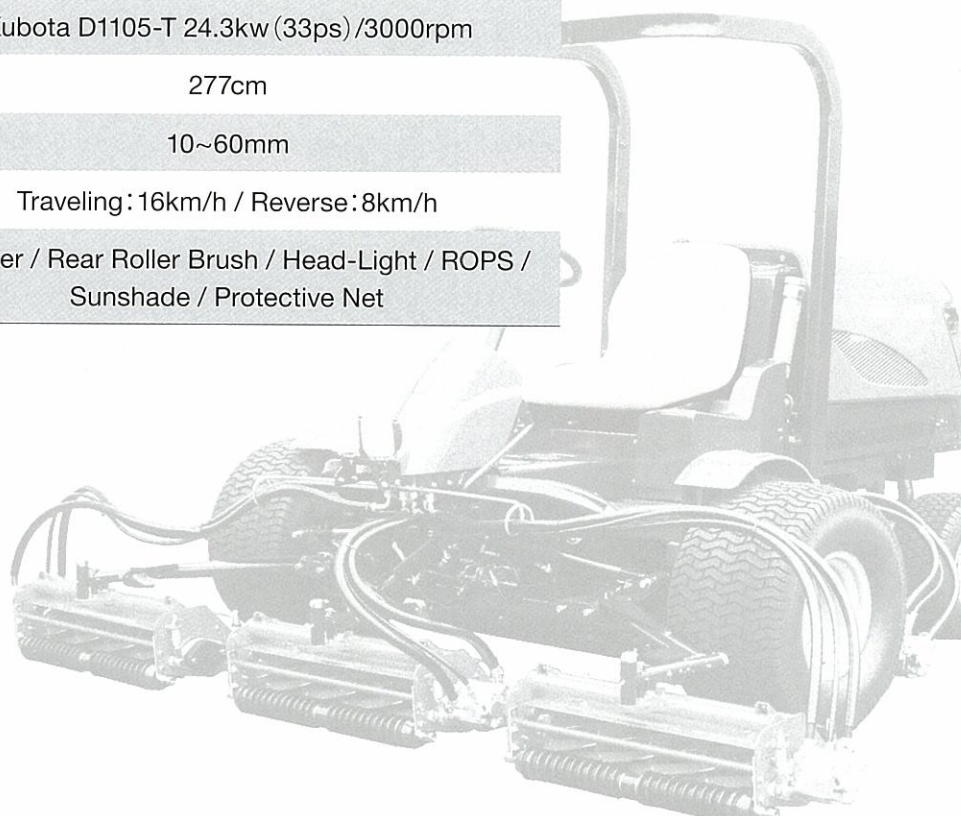

BARONESS PRODUCTS LINEUP

Fairway Mower

LM2400

LM Series GM Series Maintenance Equipment

LM2400

Fairway Mower

LM Series

BARONESS®

A light-weight five-unit fairway mower that embodies all the qualities that Baroness products are best known for - quality of cut, durability, low whole life service costs and long service life.

The Finest Reel cutter and Bedknife produced in this industry. Low center of gravities provides mowing stabilities. On-board backlapping.

Specifications	LM2400
Length	303cm
Width	Traveling:226cm / Working:318cm
Height	With ROPS:200cm
Total Weight	1300kg
Engine	Kubota D1105-T 24.3kw (33ps) /3000rpm
Cutting Width	277cm
Cutting Height	10~60mm
Speed	Traveling:16km/h / Reverse:8km/h
Optional	Groomer / Rear Roller Brush / Head-Light / ROPS / Sunshade / Protective Net